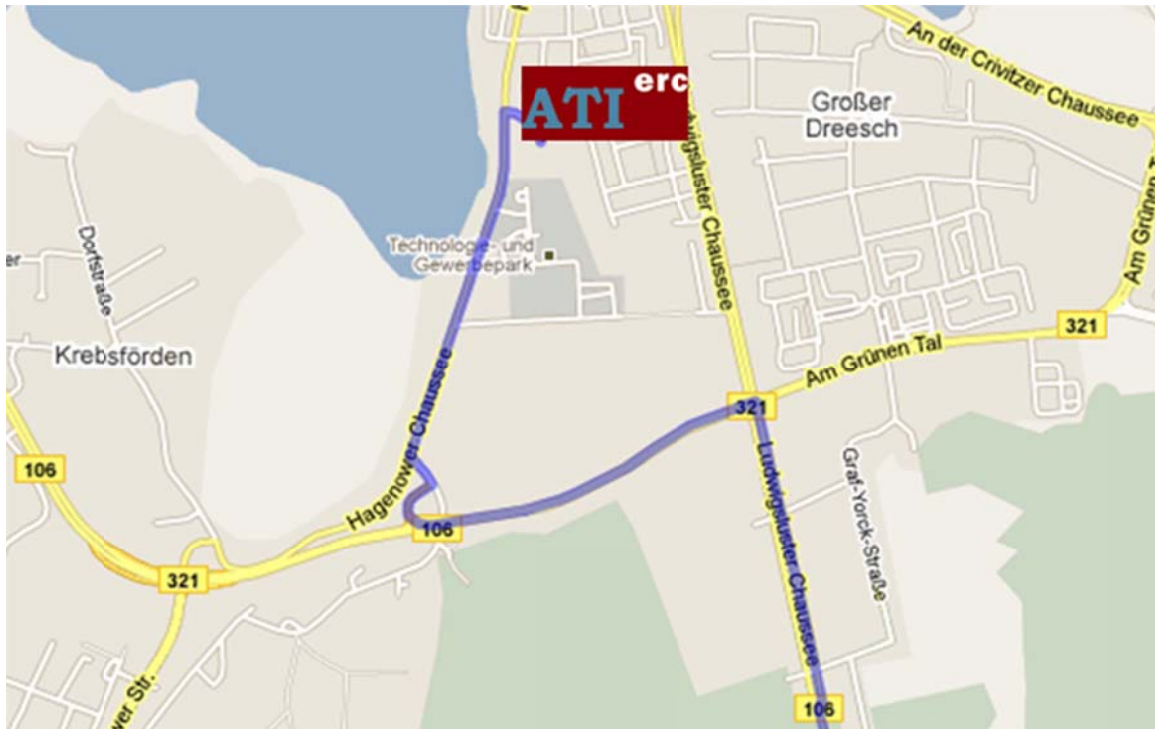

### From Hamburg:

- Leave the A24 at exit 11 towards B321
- turn right to B321 (signposted Schwerin)
- turn right to highway Hagenower
- continue to Hagenower Str.
- Target on the right side

### From Berlin:

- driving on A24 at exit 12-Ludwigslust to B106 towards Schwerin
- turn right to the B106 (signposted Schwerin)
- turn left to B106/B321
- exit Krebsförden
- turn left at Am Krebsbach
- turn right to highway Hagenower
- continue to Hagenower Str.
- Target on the right side

#### From Rostock:

- exit Crivitzer highway / B321 and turn left
- exit neue Gartenstadt
- turn left to Brink
- turn left to Hagenower Str.