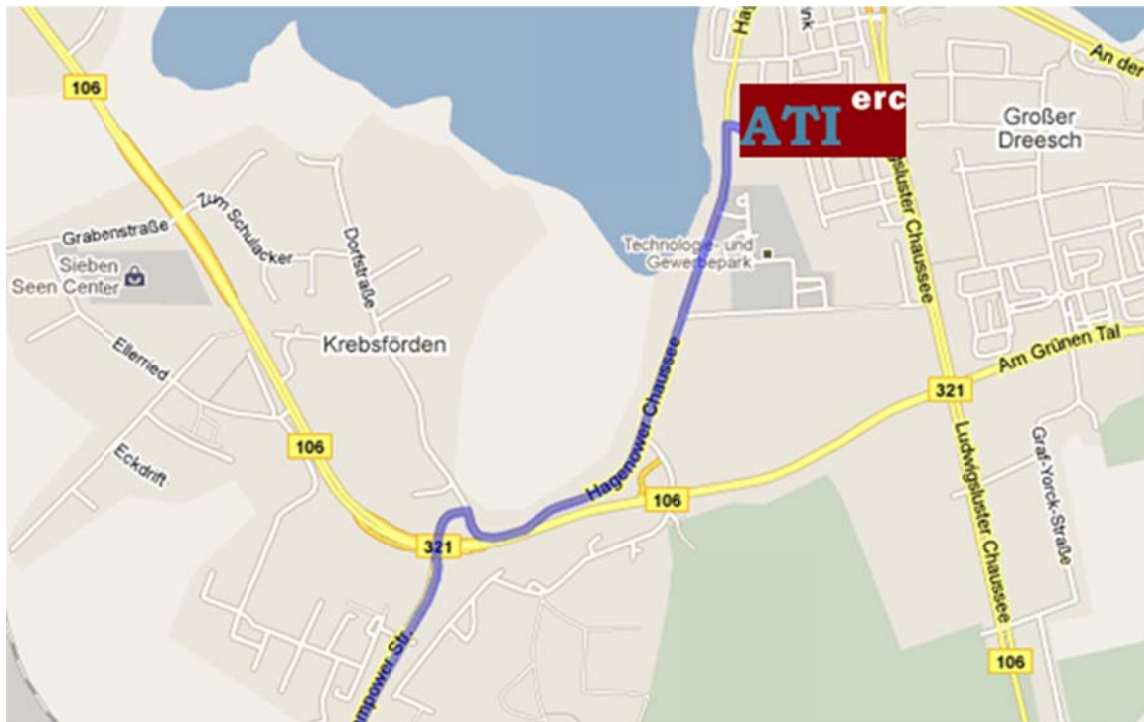

### From Hamburg:

- Leave the A24 at exit 11 towards B321
- turn right to B321 (signposted Schwerin)
- turn right to highway Hagenower
- continue to Hagenower Str.
- Target on the right side

### From Berlin:

- driving on A24 at exit 12-Ludwigslust to B106 towards Schwerin
- turn right to the B106 (signposted Schwerin)
- turn left to B106/B321
- exit Krebsförden
- turn left at Am Krebsbach
- turn right to highway Hagenower
- continue to Hagenower Str.
- Target on the right side

#### From Rostock:

- exit Crivitzer highway / B321 and turn left
- exit neue Gartenstadt
- turn left to Brink
- turn left to Hagenower Str.